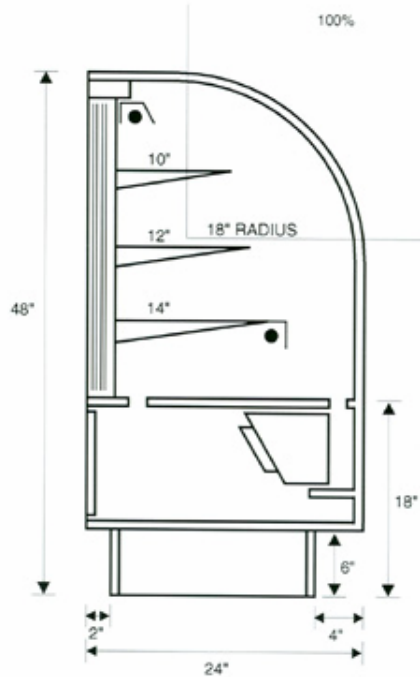

REFRIGERATED CANDY MERCHANDISERS

MODEL #	L x D x H	COMPRESSOR	AMPS / 115V	LBS
AACCA-36-R	36" x 24" x 48"	1/5 hp	8.5	400
AACCA-48-R	48" x 24" x 48"	1/5 hp	9.8	475
AACCA-60-R	60" x 24" x 48"	1/4 hp	10.6	550
AACCA-72-R	72" x 24" x 48"	1/2 hp	12.8	650

DRY CANDY MERCHANDISERS

MODEL #	L x D x H	COMPRESSOR	AMPS / 115V	LBS
AACCA-36-D	36" x 24" x 48"	N/A	1.6	325
AACCA-48-D	48" x 24" x 48"	N/A	1.9	400
AACCA-60-D	60" x 24" x 48"	N/A	4.7	525
AACCA-72-D	72" x 24" x 48"	N/A	5.3	675

ETL LISTED
COMMERCIAL REFRIGERATORS
& FREEZERS

9902041

CONFORMS TO ANSI/UL STD 471 & NSF2 APPROVED