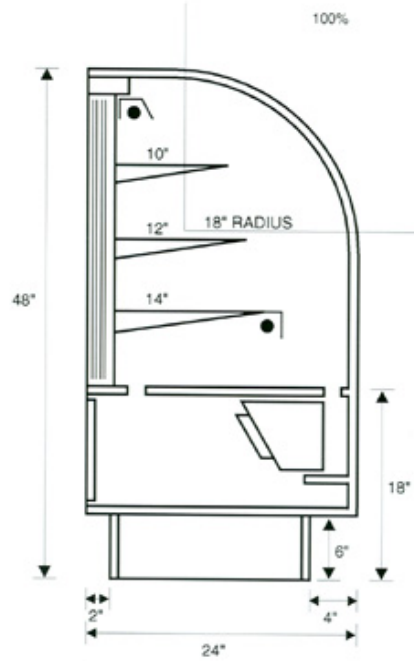

REFRIGERATED CANDY MERCHANDISERS

MODEL #	L x D x H	COMPRESSOR	AMPS / 115V	LBS
AACCAC-60-R	60" x 24" x 48"	1/4 hp	7.1	550
AACCAC-72-R	72" x 24" x 48"	1/2 hp	7.1	650

DRY CANDY MERCHANDISERS

MODEL #	L x D x H	COMPRESSOR	AMPS / 115V	LBS
AACCAC-60-D	60" x 24" x 48"	N/A	4.7	525
AACCAC-72-D	72" x 24" x 48"	N/A	5.3	675

Note: All Cases Feature 3' Bulk Service Display

ETL LISTED
COMMERCIAL REFRIGERATORS
& FREEZERS

9902041
CONFORMS TO ANSI/UL STD 471 & NSF2 APPROVED