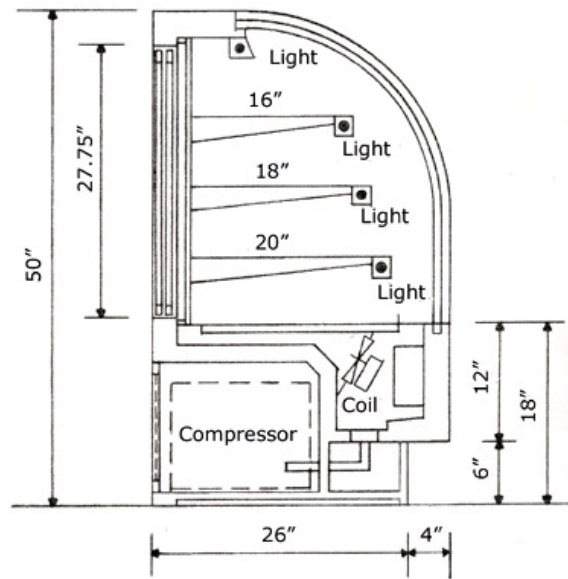

REFRIGERATED BAKERY MERCHANDISERS

MODEL #	L x D x H	COMPRESSOR	AMPS / 115V	LBS
AABCA-36-R	36" x 36" x 50"	½ hp	19.5	400
AABCA-48-R	48" x 36" x 50"	½ hp	19.8	475
AABCA-60-R	60" x 36" x 50"	½ hp	22.6	600
AABCA-72-R	72" x 36" x 50"	½ hp	23.2	750

DRY BAKERY MERCHANDISERS

MODEL #	L x D x H	COMPRESSOR	AMPS / 115V	LBS
AABCA-36-D	36" x 36" x 50"	N/A	1.6	325
AABCA-48-D	48" x 36" x 50"	N/A	1.9	400
AABCA-60-D	60" x 36" x 50"	N/A	4.7	525
AABCA-72-D	72" x 36" x 50"	N/A	5.3	675

ETL LISTED
COMMERCIAL REFRIGERATORS
& FREEZERS

9902041
CONFORMS TO ANSI/UL STD 471 & NSF 7 APPROVED